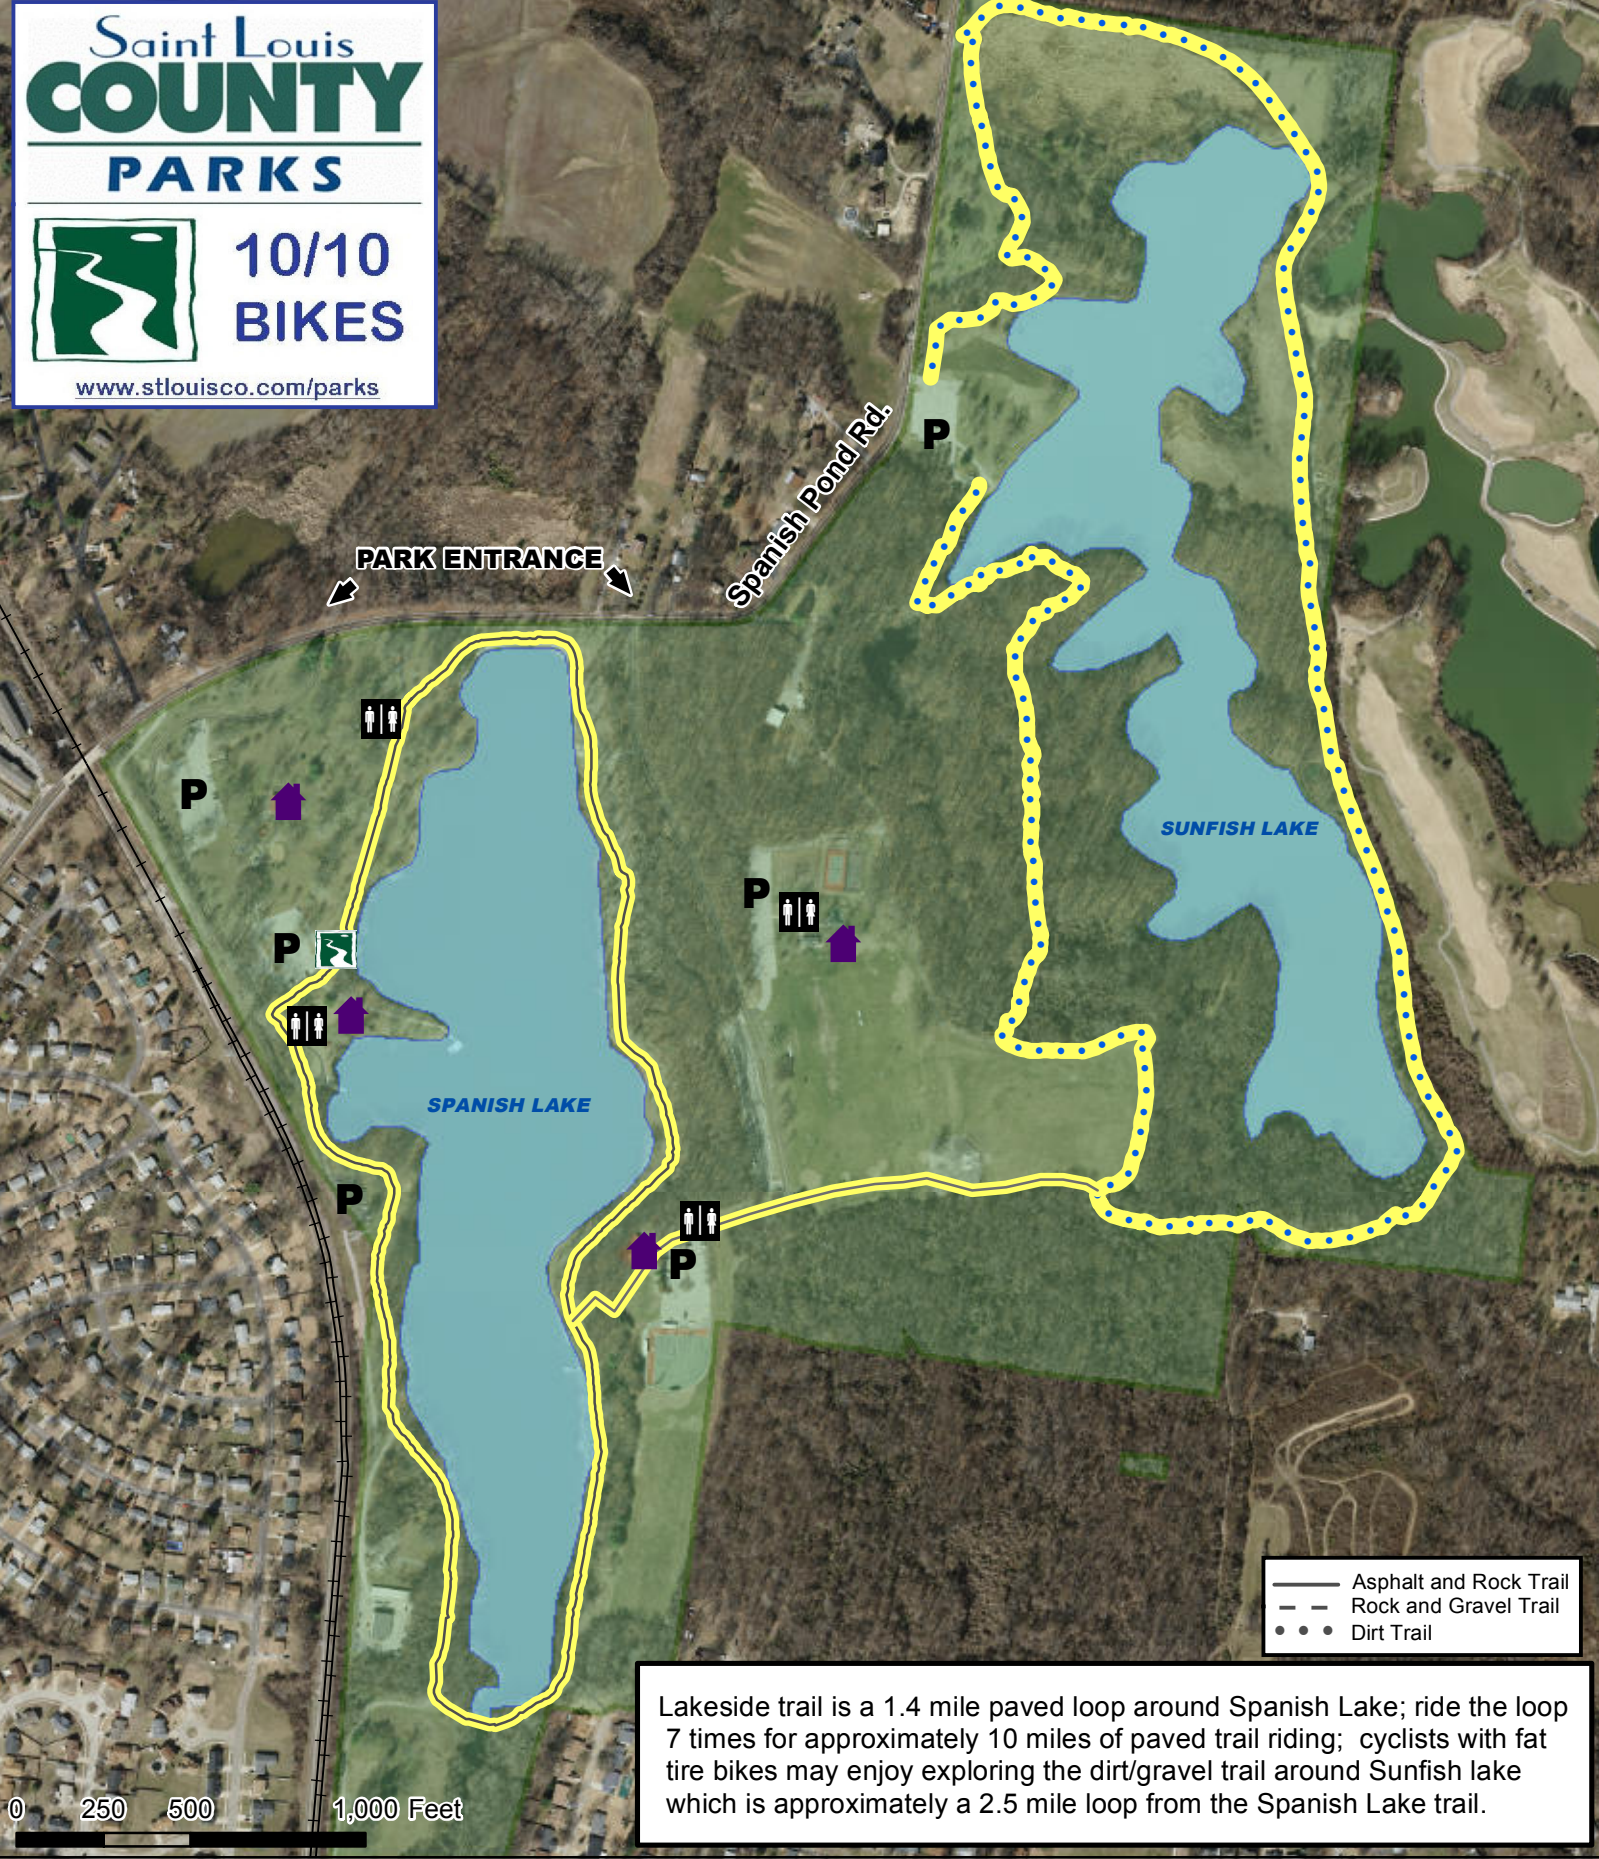

Saint Louis
COUNTY
PARKS

10/10
BIKES

www.stlouisco.com/parks

- Asphalt and Rock Trail
- Rock and Gravel Trail
- Dirt Trail

Lakeside trail is a 1.4 mile paved loop around Spanish Lake; ride the loop 7 times for approximately 10 miles of paved trail riding; cyclists with fat tire bikes may enjoy exploring the dirt/gravel trail around Sunfish lake which is approximately a 2.5 mile loop from the Spanish Lake trail.

Spanish Lake Park 12636 Spanish Pond Rd St. Louis, MO 63138

- Spanish Trace Trail
- Lakeside Trail

Trail Head

Shelter

Restroom

Park Property